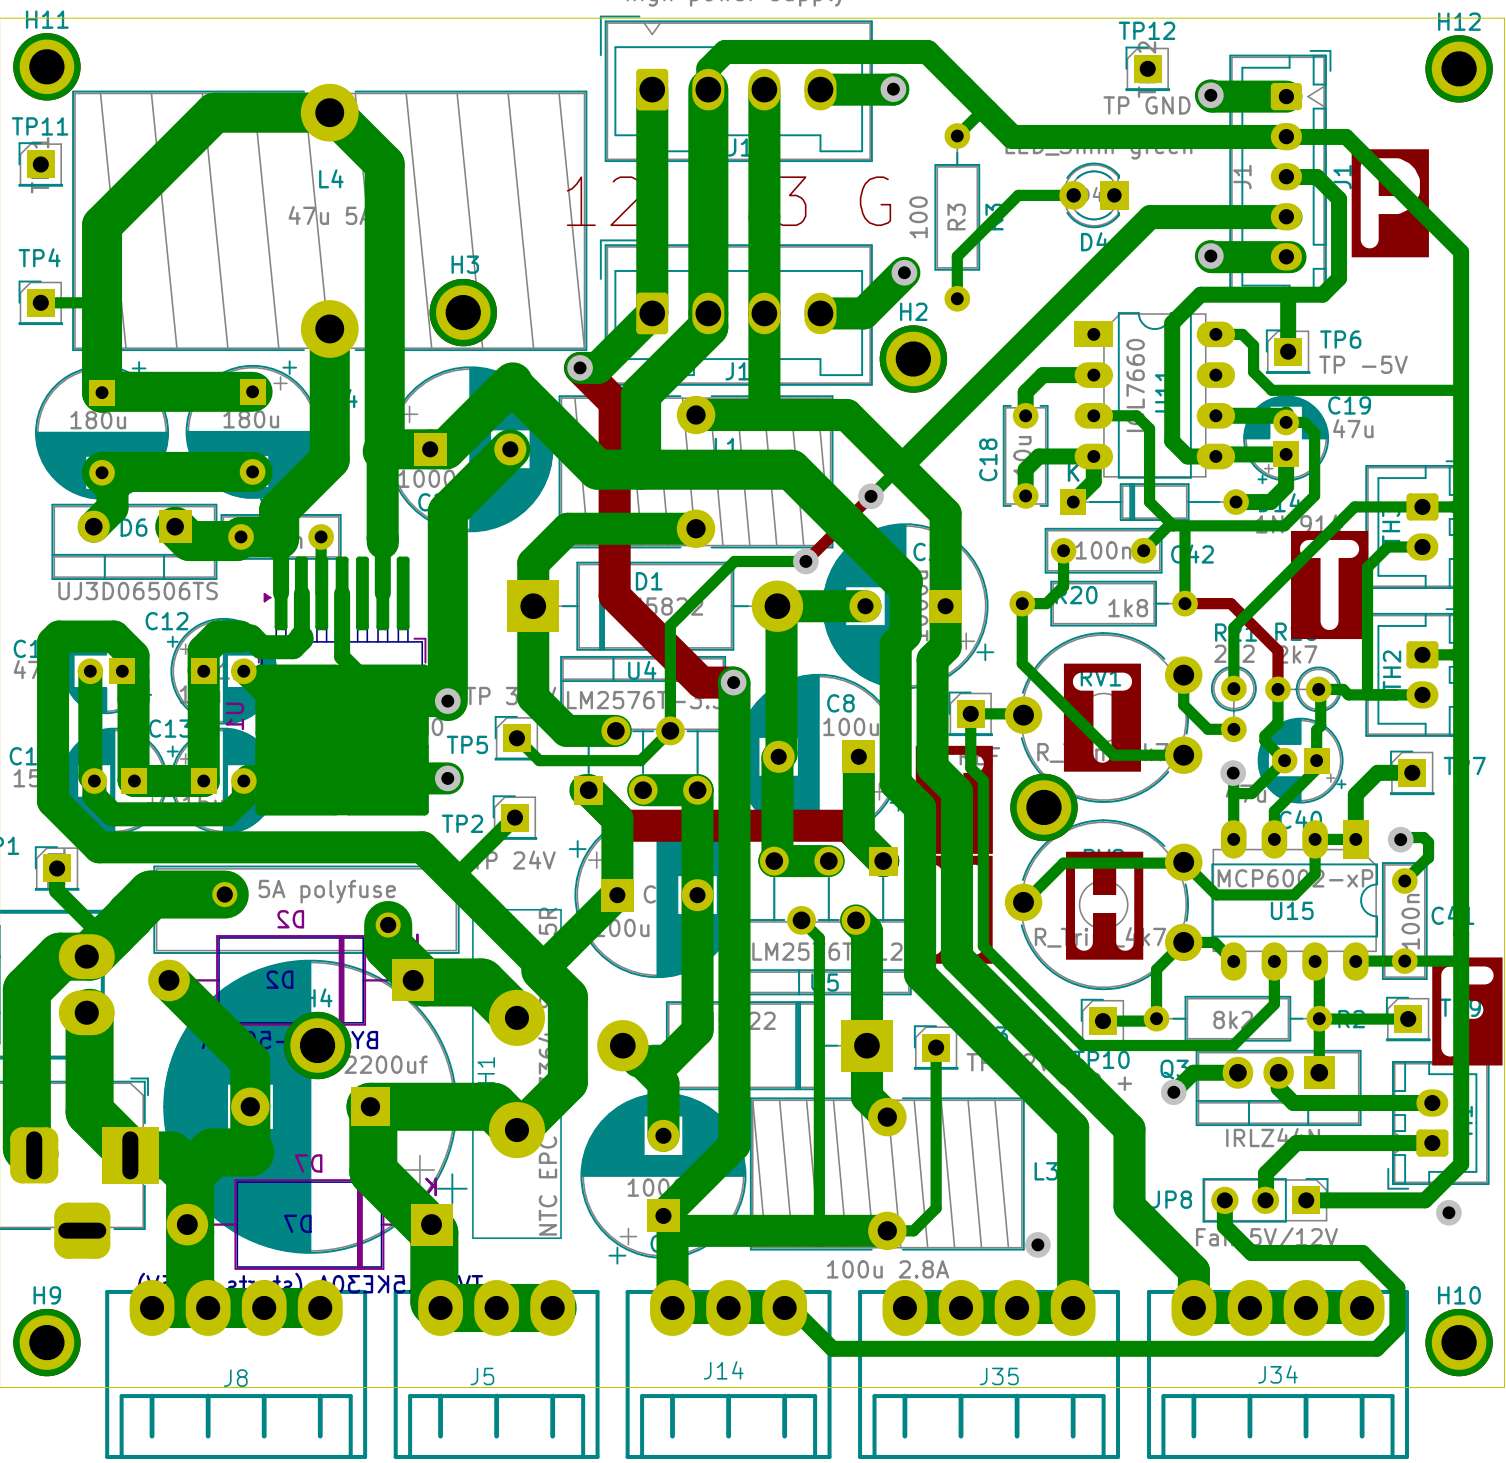

12V, 5V, 3V3, GND
high power supply
high power supply

GND, 3V3, -5V, 5V, GND
low power supply

TS-NTC-103 10k
TS-NTC-103 10k
TP TEMP

5V/12V Drain
Fan

24V 6A Supply
supply nopop

TP GND
TP 5V

TP BATT

24V 6A Supply
supply nopop

GND 24V 12V 5V 3.3V

24V 6A Supply
supply nopop

TP GND
TP 5V

TP BATT

24V 6A Supply
supply nopop

GND 24V 12V 5V 3.3V