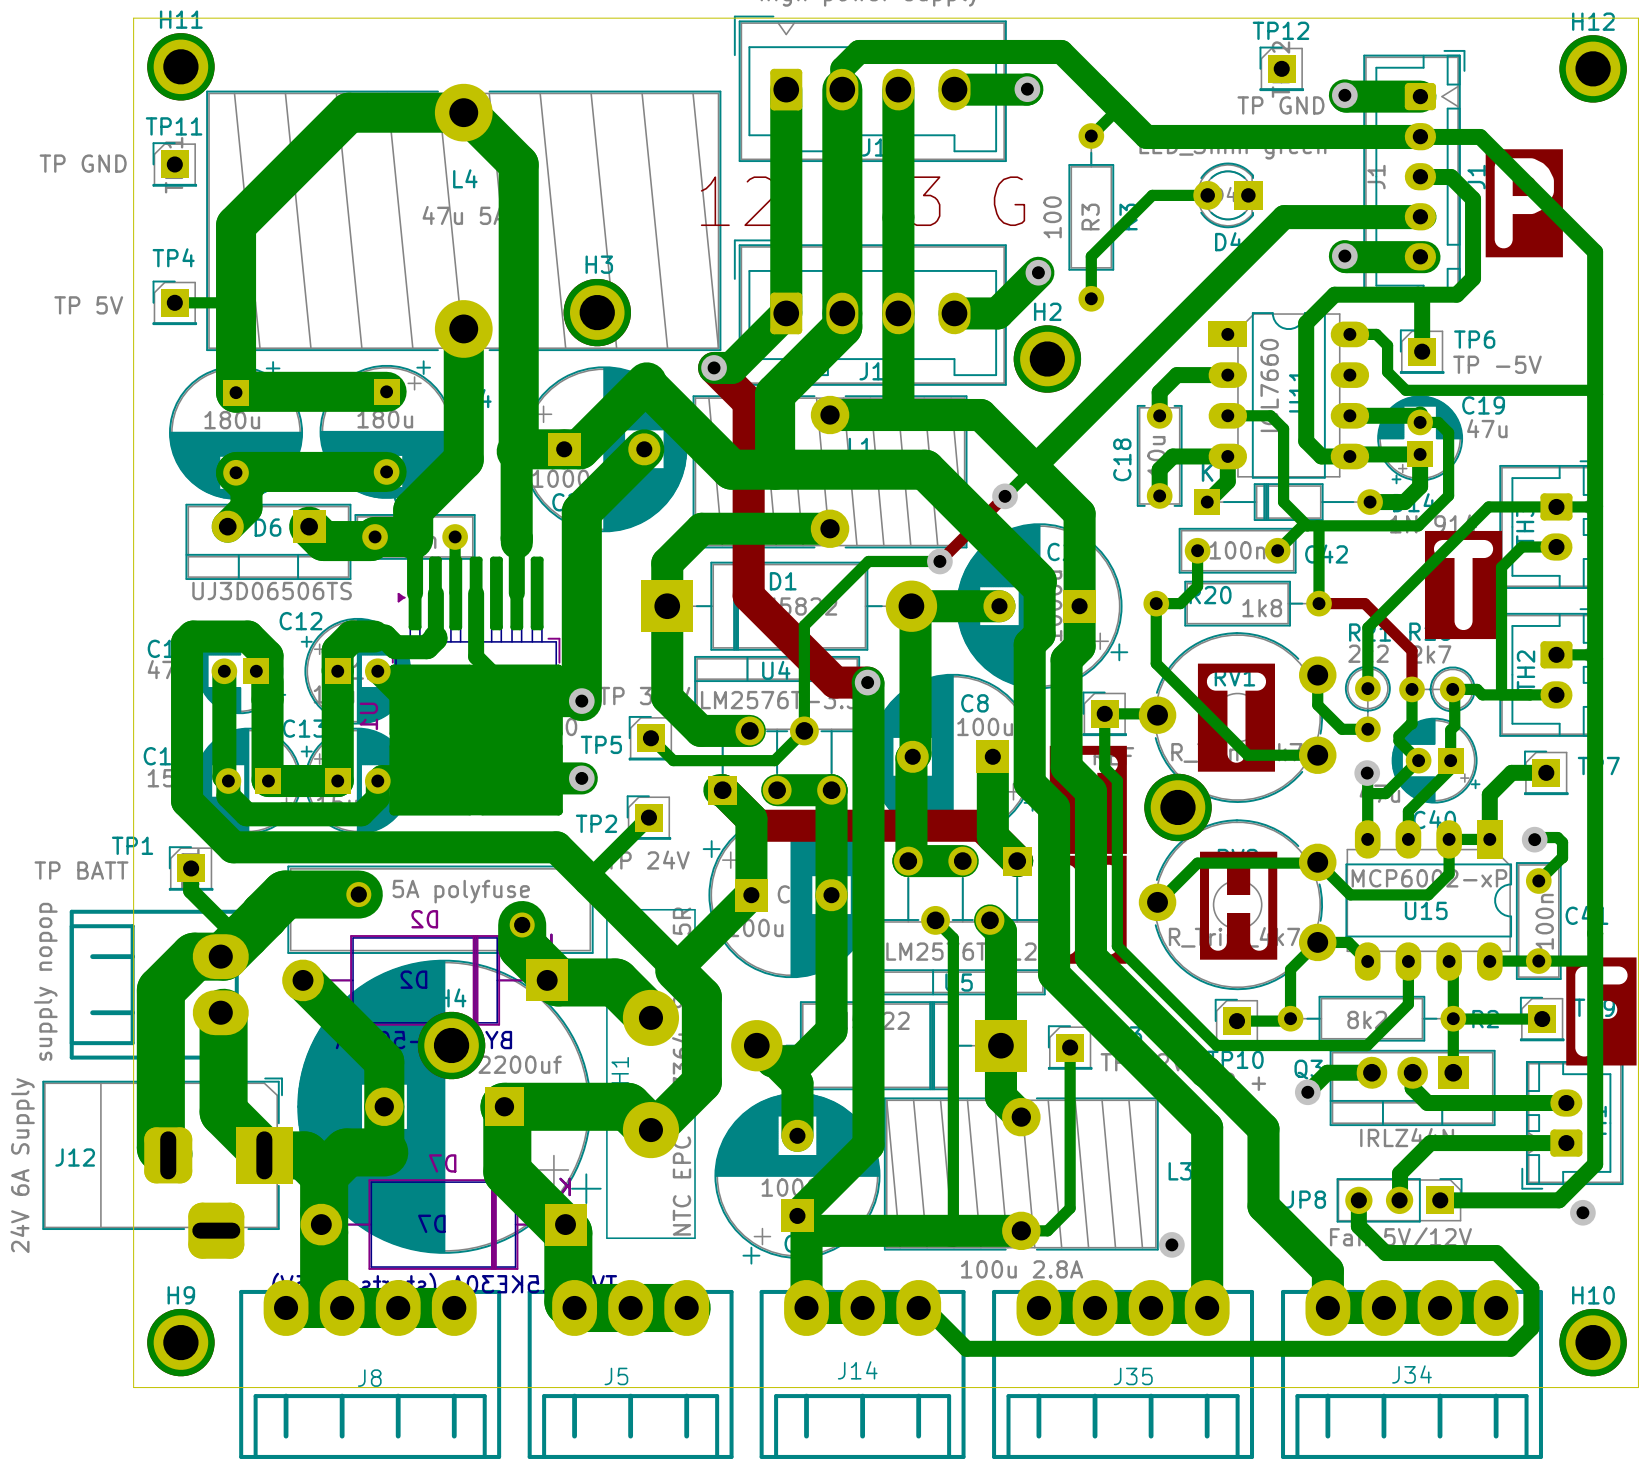

12V, 5V, 3V3, GND
high power supply
high power supply

GND, 3V3, -5V, 5V, GND
low power supply

TS-NTC-103 10k
TS-NTC-103 10k
TP TEMP

5V/12V Drain
Fan

24V 6A Supply
supply nopop

TP GND
TP 5V

TP BATT

24V 6A Supply
supply nopop

GND 24V 12V 5V 3.3V

24V 6A Supply
supply nopop

TP GND
TP 5V

TP BATT

24V 6A Supply
supply nopop

GND 24V 12V 5V 3.3V